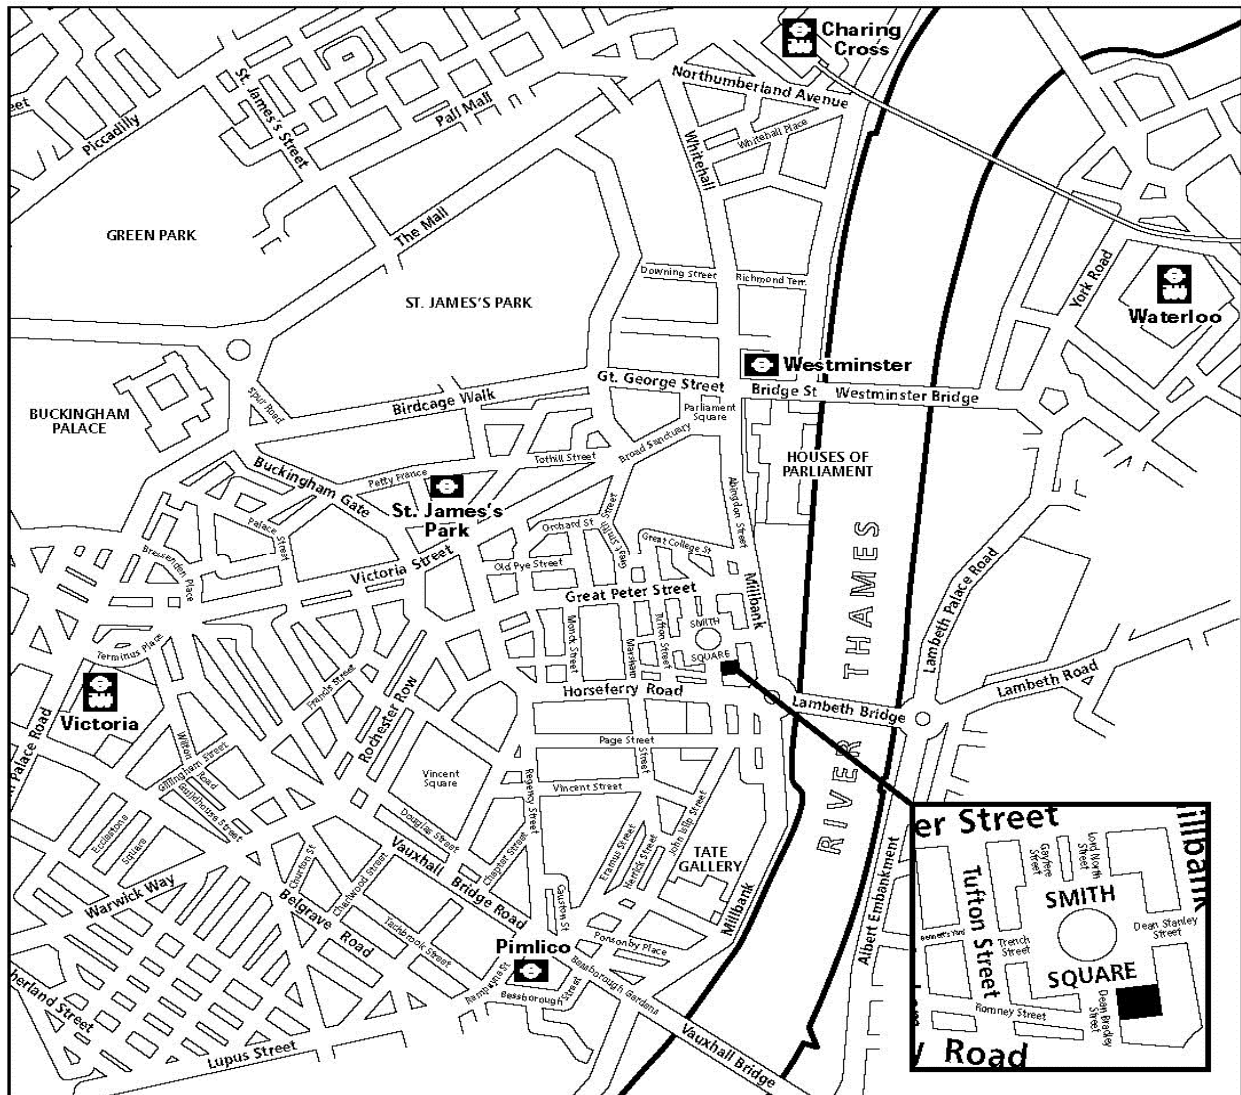

LG Group Location Map

Local Government Group

Local Government House
Smith Square, London SW1P 3HZ
Tel: 020 7664 3131
Fax: 020 7664 3030
Email: info@local.gov.uk
Website: www.local.gov.uk

Public transport

Local Government House is well served by public transport. The nearest mainline stations are; **Victoria** and **Waterloo**; the local underground stations are **St James's Park** (District and Circle Lines); **Westminster** (District, Circle and Jubilee Lines); and **Pimlico** (Victoria Line), all about 10 minutes walk away. Buses **3** and **87** travel along **Millbank**,

Bus routes - Horseferry Road

- **507** Waterloo - Victoria
- **C10** Elephant and Castle - Pimlico - Victoria
- **88** Camden Town - Whitehall - Westminster - Pimlico - Clapham Common

Cycling Facilities

Cycle racks are available at Local Government House. Please telephone the LGA on 020 7664 3131.

Central London Congestion Charging Zone

Local Government House is located within the congestion charging zone. For further details, please call 0845 900 1234 or visit the website at www.cclondon.com